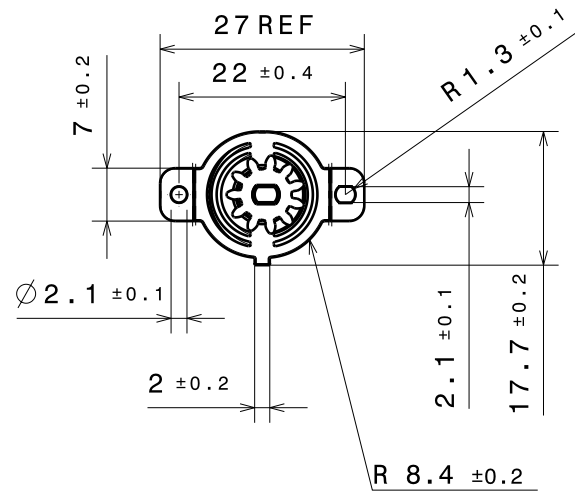

TECHNICAL DATA FOR REFERENCE ONLY!!

Torque at 23°C and 20 rpm.	Torque ID
0.15 ± 0.10 Ncm	T
0.50 ± 0.15 Ncm	R
0.95 ± 0.20 Ncm	G
1.40 ± 0.28 Ncm	B
2.30 ± 0.35 Ncm	V

SMALL ONE-WAY STANDARD DAMPER

460047TG

PART NO. 46-0047TG