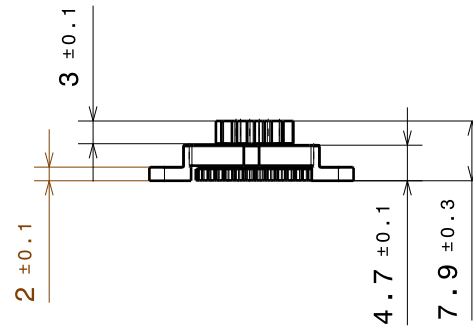

TECHNICAL DATA FOR REFERENCE ONLY!!

Torque at 23°C and 20 rpm.	Torque ID
0.15 ± 0.10 Ncm	T
0.50 ± 0.15 Ncm	R
0.95 ± 0.20 Ncm	G
1.40 ± 0.28 Ncm	B
2.30 ± 0.35 Ncm	V

SMALL ONE-WAY STANDARD DAMPER

460047TG

PART NO. 46-0047TG