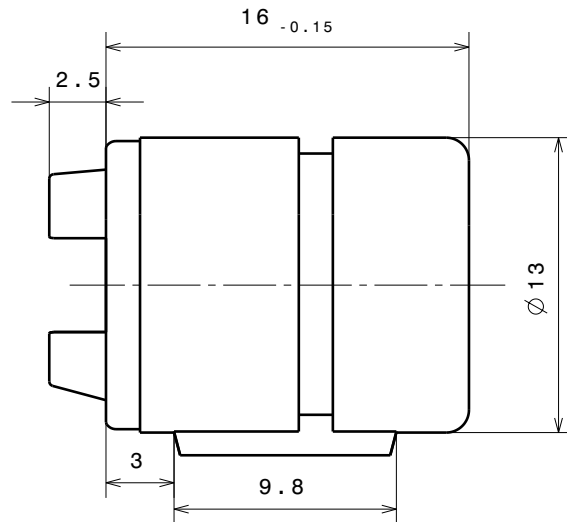

TECHNICAL DATA FOR REFERENCE ONLY!!

Torque at 23°C and 20 rpm

8.0±1.2 Ncm

16 mm HINGE DAMPER
2.5 mm RIB

43007235

PART NO. 43-007235