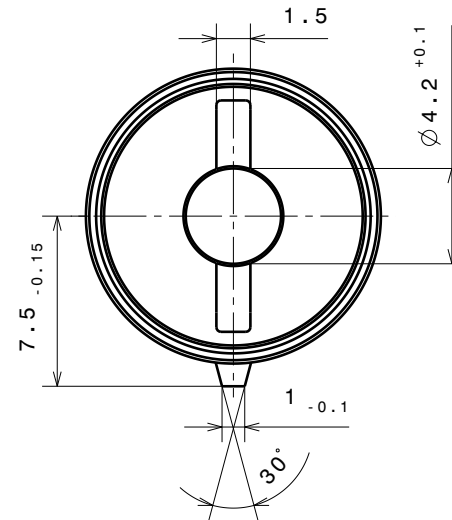

TECHNICAL DATA FOR REFERENCE ONLY!!

Torque at 23°C and 20 rpm

8.0±1.2 Ncm

16 mm HINGE DAMPER
2.5 mm RIB

43007235

PART NO. 43-007235