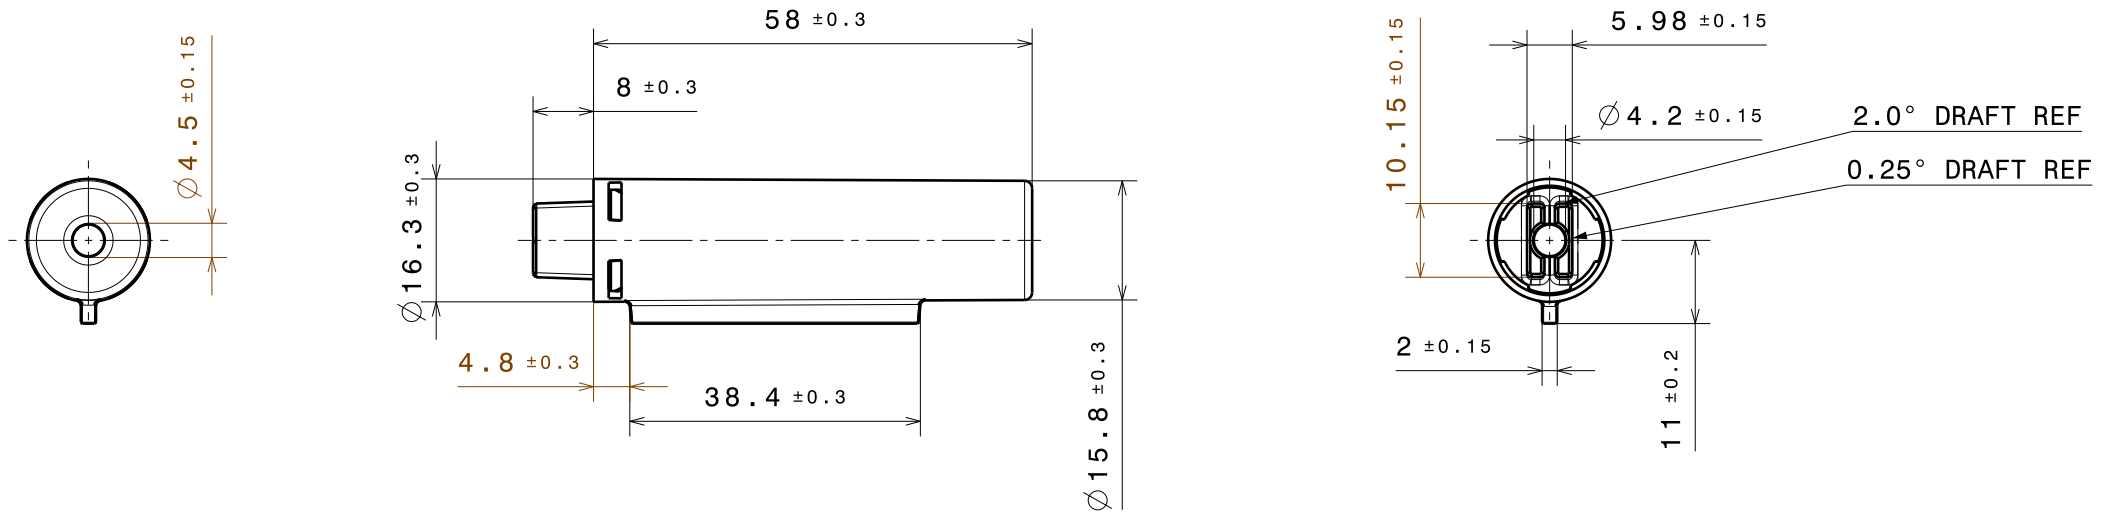

TECHNICAL DATA FOR REFERENCE ONLY!!

Torque at 23°C and 20 rpm.	Torque ID
55 ± 11 Ncm	V
43 ± 8 Ncm	K
32 ± 6 Ncm	B

LONG MID-TORQUE HINGE DAMPER

43003MTD

PART NO. 43-003MTD