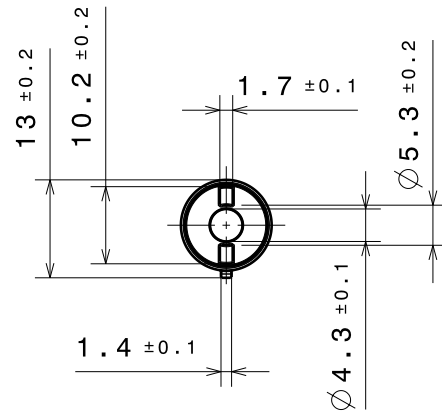

TECHNICAL DATA FOR REFERENCE ONLY!!

Torque at 23°C and 20 rpm.	Torque ID
6.2 ± 1.2 Ncm	K
5.0 ± 1.0 Ncm	B
3.7 ± 0.7 Ncm	G

14MM HINGE DAMPER - LARGE RIBS

430011TC

PART NO. 43-0011TC