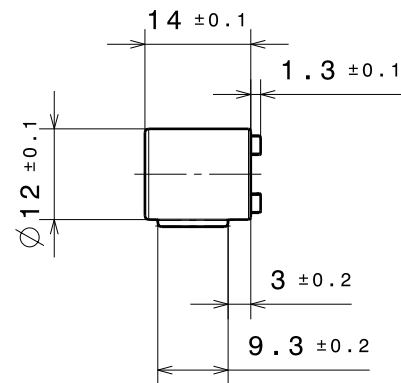

TECHNICAL DATA FOR REFERENCE ONLY!!

Torque at 23°C and 20 rpm.	Torque ID
6.2 ± 1.2 Ncm	K
5.0 ± 1.0 Ncm	B
3.7 ± 0.7 Ncm	G

14MM HINGE DAMPER - LARGE RIBS

430011TC

PART NO. 43-0011TC