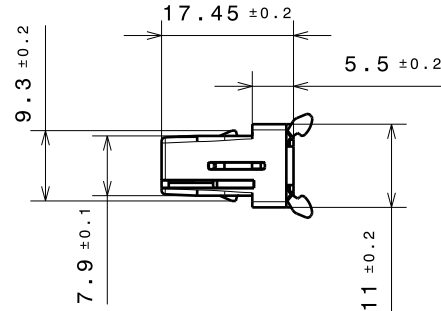

TECHNICAL DATA FOR REFERENCE ONLY!!

SMALL PUSH-PUSH QUIET LATCH

42-007139

PART NO. 42-007139