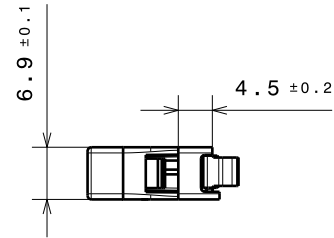

TECHNICAL DATA FOR REFERENCE ONLY!!

SMALL PUSH-PUSH QUIET LATCH

42-007139

PART NO. 42-007139