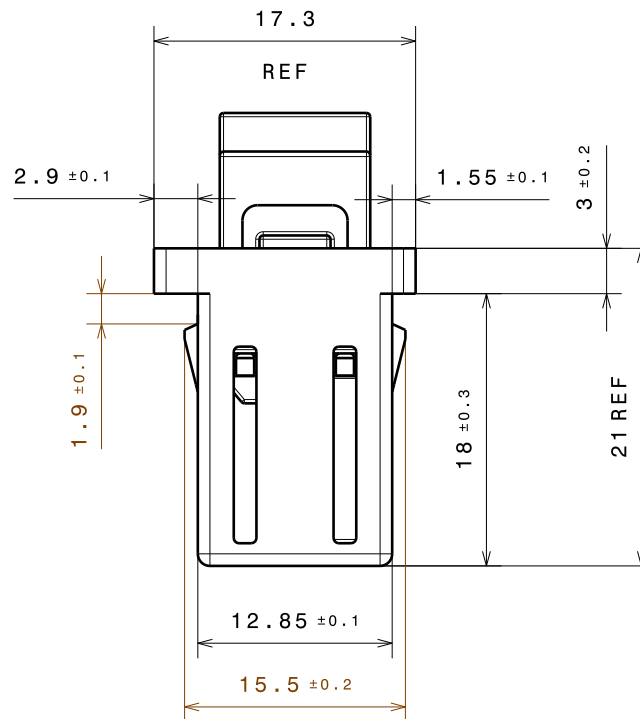

TECHNICAL DATA FOR REFERENCE ONLY!!

LARGE PUSH-PUSH QUIET LATCH

**42005950**

**PART NO. 42-005950**