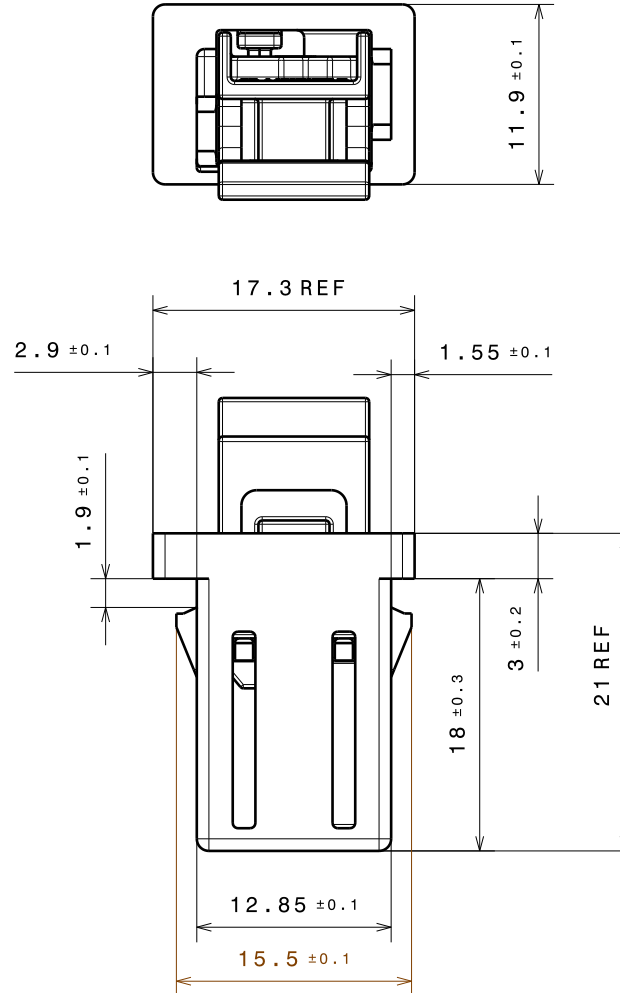

TECHNICAL DATA FOR REFERENCE ONLY!!

LARGE PUSH-PUSH CLICK LATCH

**42005664**

**PART NO. 42-005664**