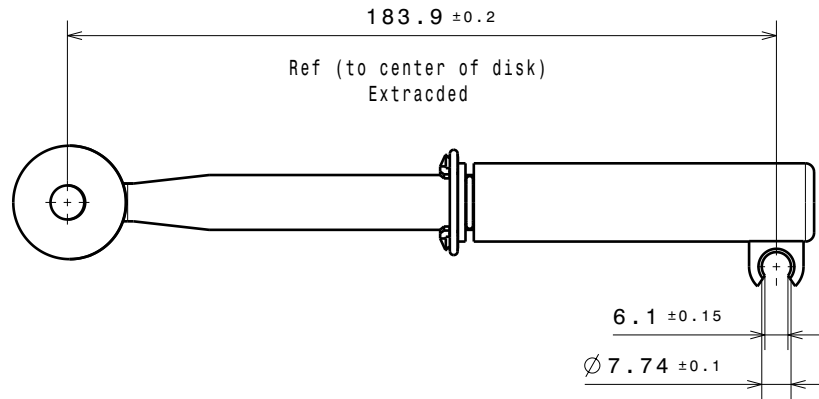

TECHNICAL DATA FOR REFERENCE ONLY!!

Part Number	Orifice	O-ring
41-007143	3	Yellow
41-007144	4	Blue
41-007145	5	Green
41-007146	6	Red
41-007148	8	Black

DIRECT MOUNT AIR DAMPER

PART NO.

4100714R