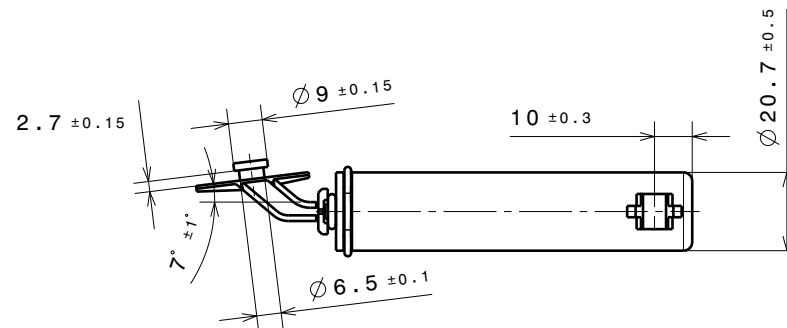

TECHNICAL DATA FOR REFERENCE ONLY!!

Part Number	Orifice	O-ring
41-007143	3	Yellow
41-007144	4	Blue
41-007145	5	Green
41-007146	6	Red
41-007148	8	Black

DIRECT MOUNT AIR DAMPER

PART NO.

4100714R