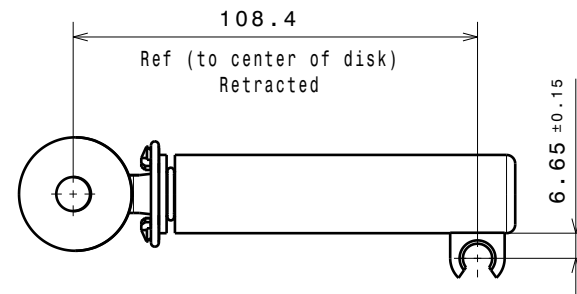

TECHNICAL DATA FOR REFERENCE ONLY!!

Part Number	Orifice	O-ring
41-007143	3	Yellow
41-007144	4	Blue
41-007145	5	Green
41-007146	6	Red
41-007148	8	Black

DIRECT MOUNT AIR DAMPER

PART NO.

4100714R