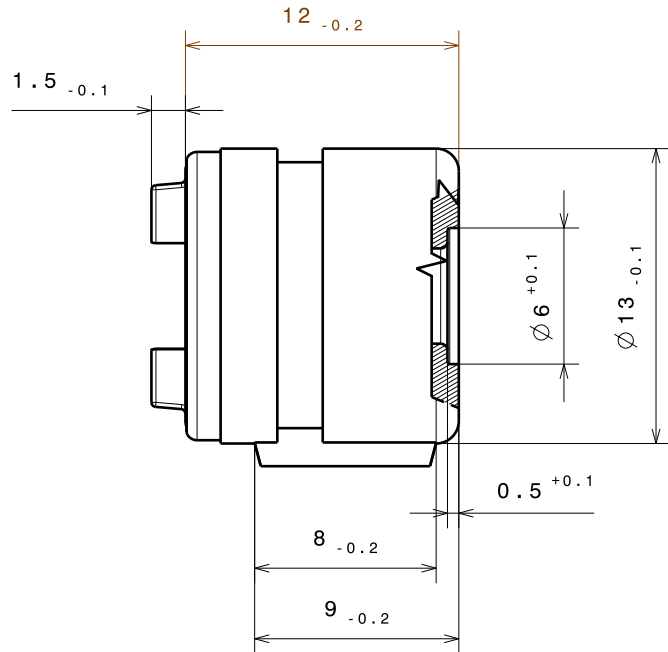

TECHNICAL DATA FOR REFERENCE ONLY!!

Torque at 23°C and 20 rpm.

4.6 ± 0.6 Ncm

12 mm HINGE DAMPER
 1.5 mm RIB

30404

PART NO. 30404-9-0X-00x