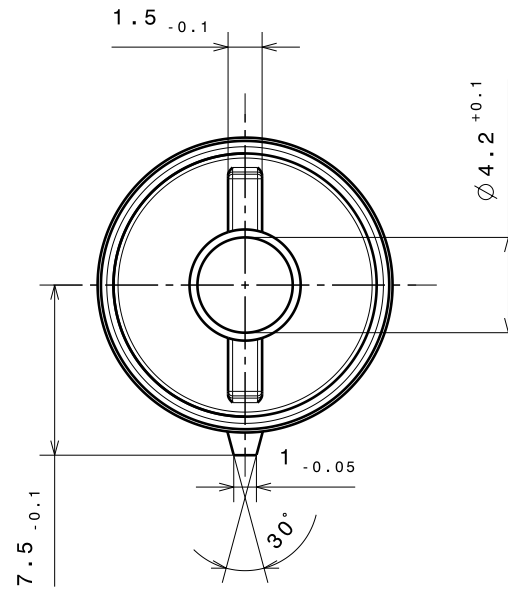

TECHNICAL DATA FOR REFERENCE ONLY!!

Torque at 23°C and 20 rpm.

4.6 ± 0.6 Ncm

12 mm HINGE DAMPER
 1.5 mm RIB

30404

PART NO. 30404-9-0X-00x