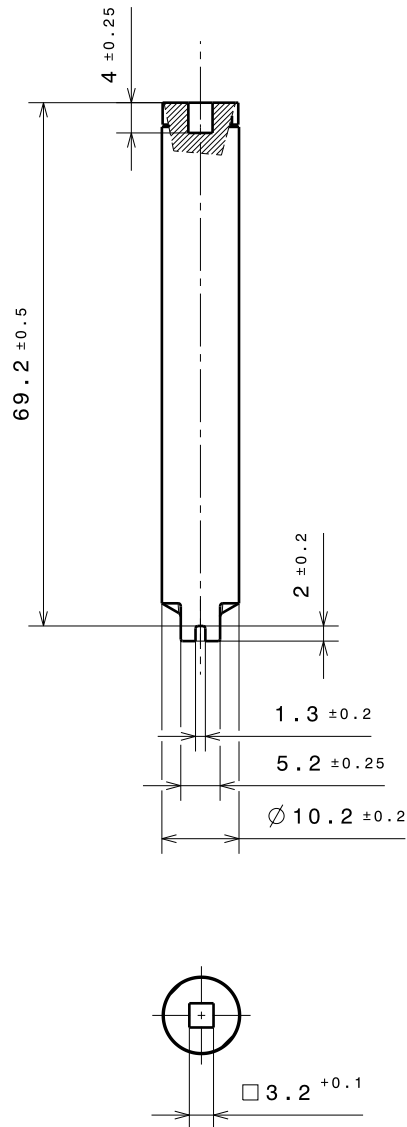

TECHNICAL DATA FOR REFERENCE ONLY!!

Torque at 23°C and 20 rpm.
 8.00 ± 1.50 Ncm

69 mm Hinge Damper
30237
PART NO. 30237-9-0X-02X