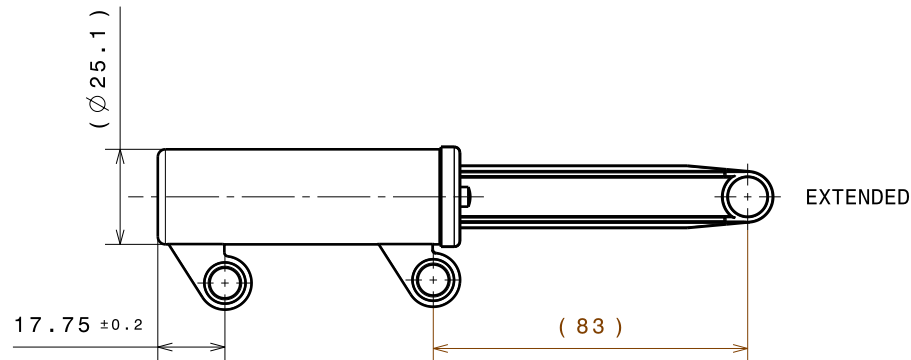

TECHNICAL DATA FOR REFERENCE ONLY!!

PART NUMBER	DROP TEST FORCE (N)	50 MM VERTICAL DROP TIME (s)
941-007040	12.45	1.5 sec ± 0.4
941-007041	24.40	2.0 sec ± 0.5

COMPACT AIR DAMPER

**941007CAD**

**PART NO. 941-007CAD**