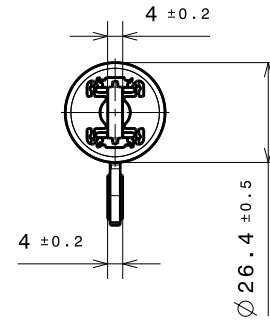

TECHNICAL DATA FOR REFERENCE ONLY!!

PART NUMBER	DROP TEST FORCE (N)	50 MM VERTICAL DROP TIME (s)
941-007040	12.45	1.5 sec ± 0.4
941-007041	24.40	2.0 sec ± 0.5

COMPACT AIR DAMPER

**941007CAD**

**PART NO. 941-007CAD**