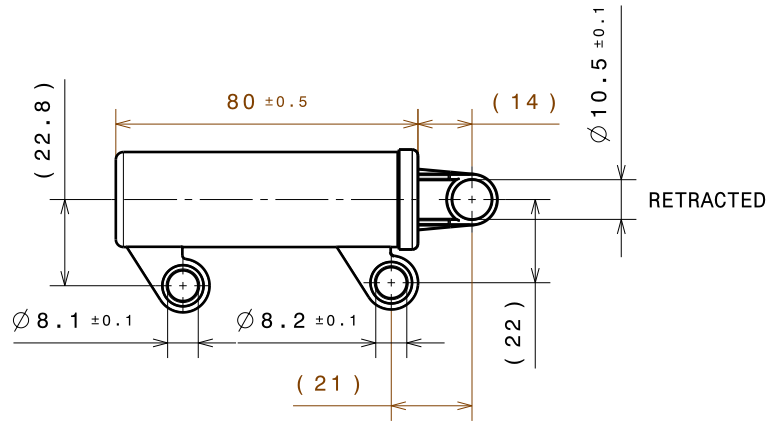

TECHNICAL DATA FOR REFERENCE ONLY!!

PART NUMBER	DROP TEST FORCE (N)	50 MM VERTICAL DROP TIME (s)
941-007040	12.45	1.5 sec ± 0.4
941-007041	24.40	2.0 sec ± 0.5

COMPACT AIR DAMPER

**941007CAD**

**PART NO. 941-007CAD**