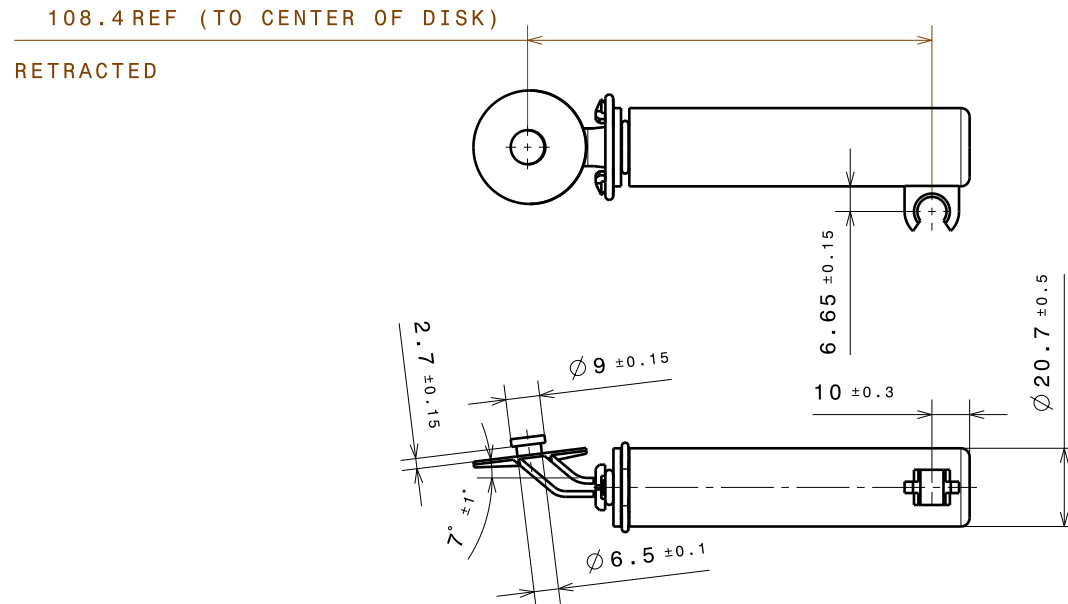

TECHNICAL DATA FOR REFERENCE ONLY!!

PART NUMBER	ORIFICE	O-Ring
41-007143	3	YELLOW
41-007144	4	BLUE
41-007145	5	GREEN
41-007146	6	RED
41-007148	8	BLACK

DIRECT MOUNT AIR DAMPER

4100714R

PART NO. 41-00714R