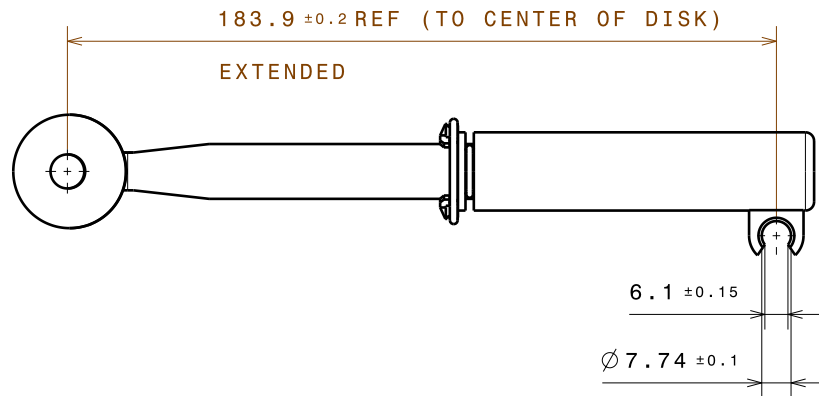

TECHNICAL DATA FOR REFERENCE ONLY!!

PART NUMBER	ORIFICE	O-Ring
41-007143	3	YELLOW
41-007144	4	BLUE
41-007145	5	GREEN
41-007146	6	RED
41-007148	8	BLACK

DIRECT MOUNT AIR DAMPER

4100714R

PART NO. 41-00714R