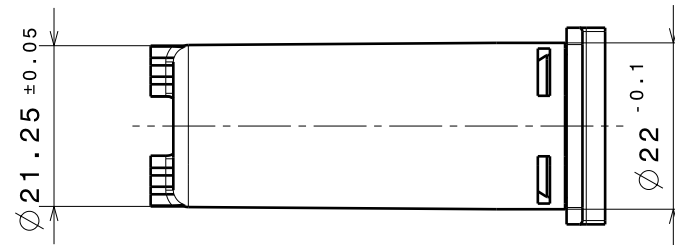

TECHNICAL DATA FOR REFERENCE ONLY!!

| Torque at 23°C and 20 rpm. | color   |
|----------------------------|---------|
| 85±15 Ncm                  | grey    |
| 65±12 Ncm                  | blue    |
| 40± 8 Ncm                  | magenta |

54 mm HINGE DAMPER  
**30394**  
**PART NO. 30394-9-0X-05X**