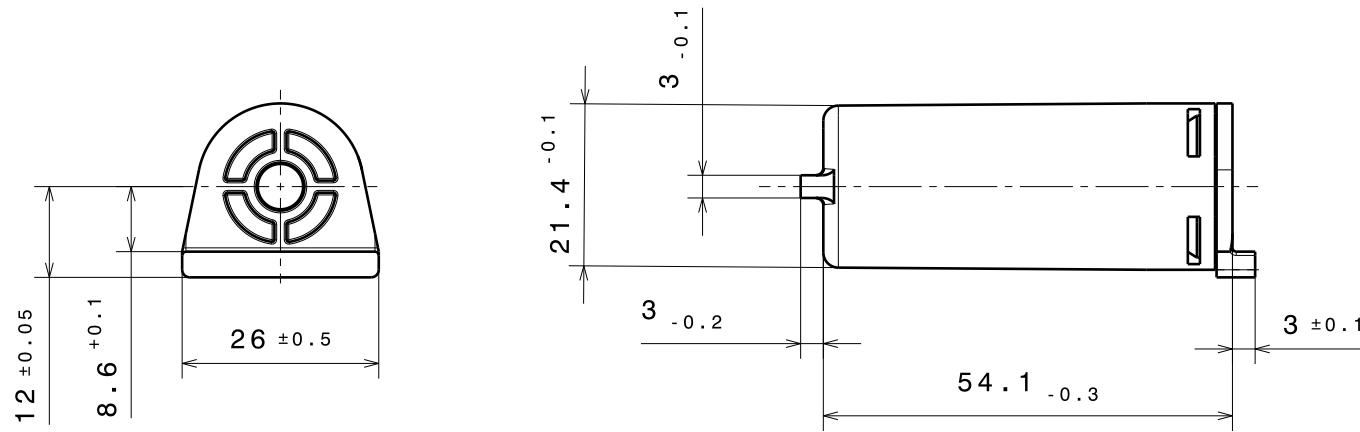

TECHNICAL DATA FOR REFERENCE ONLY!!

| Torque at 23°C and 20 rpm. | color   |
|----------------------------|---------|
| 85±15 Ncm                  | grey    |
| 65±12 Ncm                  | blue    |
| 40± 8 Ncm                  | magenta |

54 mm HINGE DAMPER  
**30394**  
**PART NO. 30394-9-0X-05X**