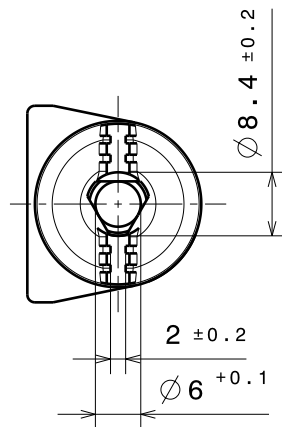

TECHNICAL DATA FOR REFERENCE ONLY!!

| Torque at 23°C and 20 rpm. | color   |
|----------------------------|---------|
| 85±15 Ncm                  | grey    |
| 65±12 Ncm                  | blue    |
| 40± 8 Ncm                  | magenta |

54 mm HINGE DAMPER  
**30394**  
**PART NO. 30394-9-0X-05X**