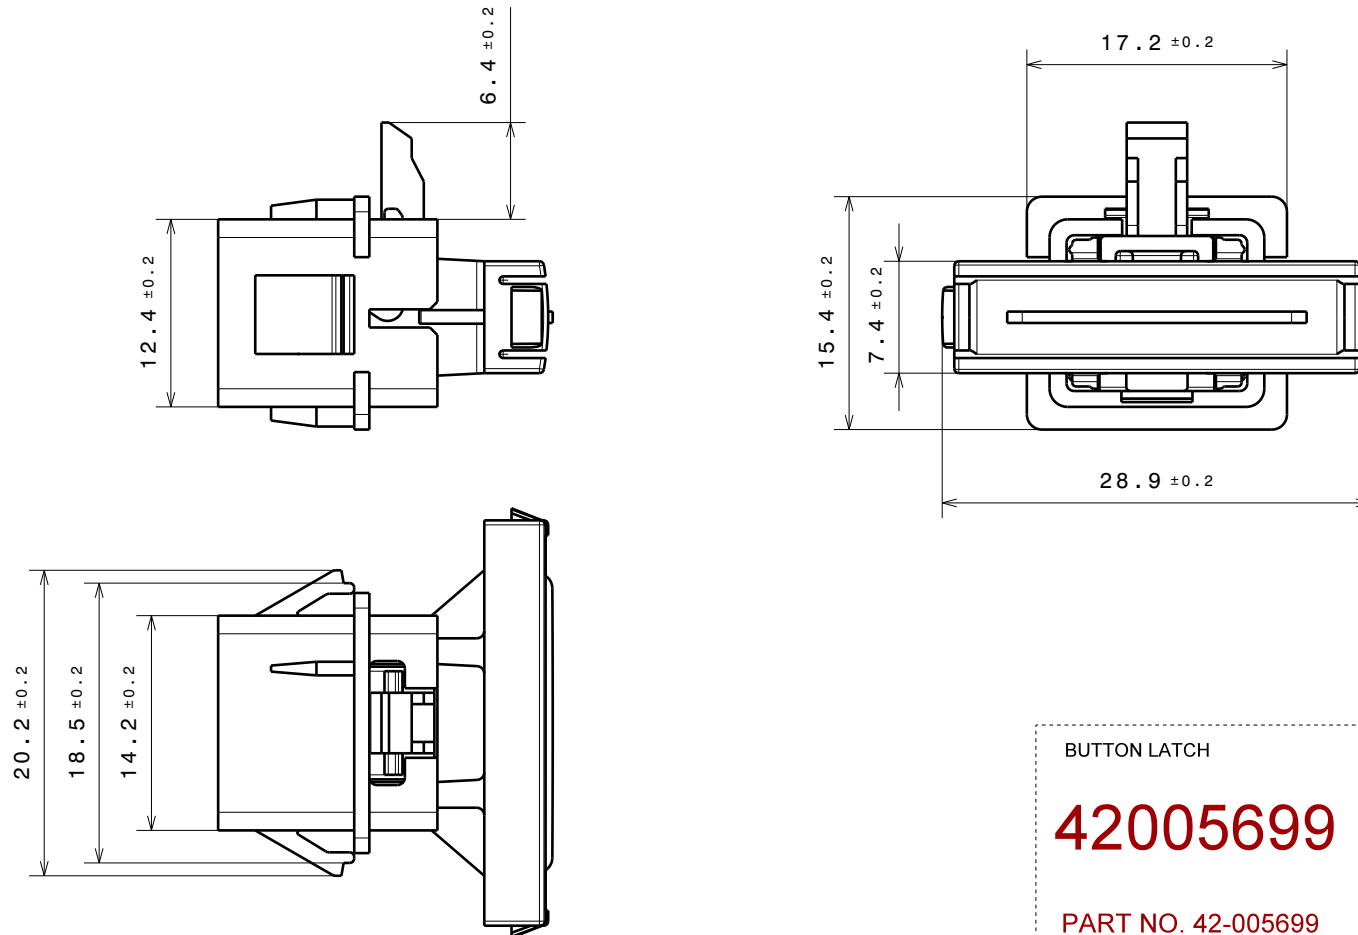

TECHNICAL DATA FOR REFERENCE ONLY!!

BUTTON LATCH
42005699
PART NO. 42-005699