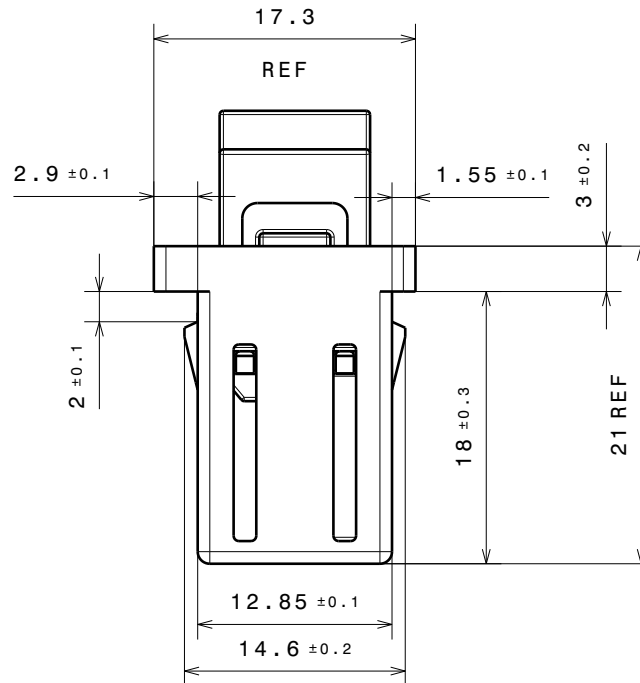

TECHNICAL DATA FOR REFERENCE ONLY!!

LATCH WITHOUT CLICK

42005576

PART NO. 42-005576