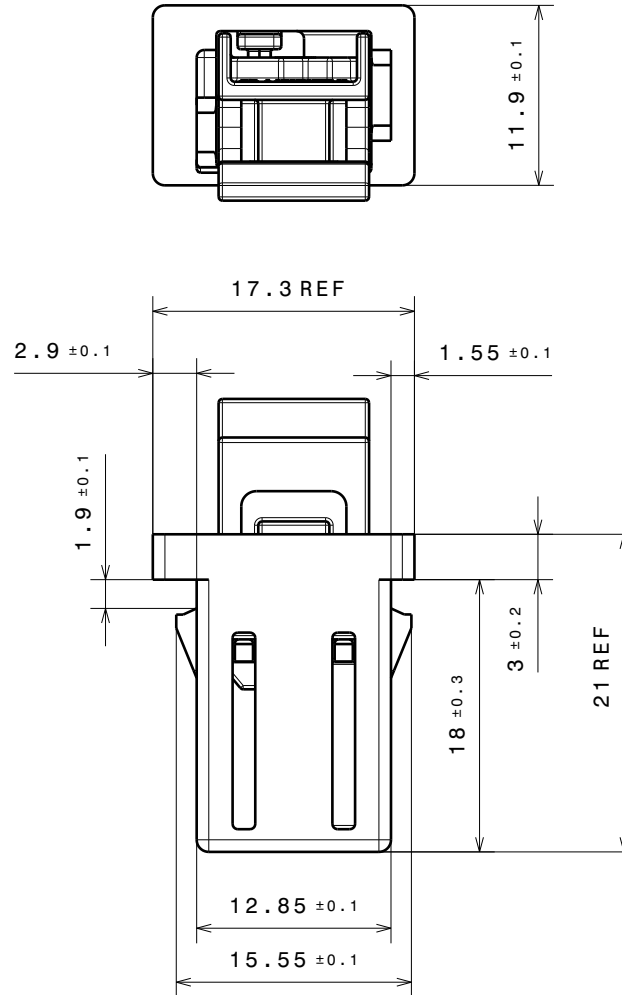

TECHNICAL DATA FOR REFERENCE ONLY!!

MULTI-ORIENTATION LATCH (W/CLICK)

42005664

PART NO. 42-005664