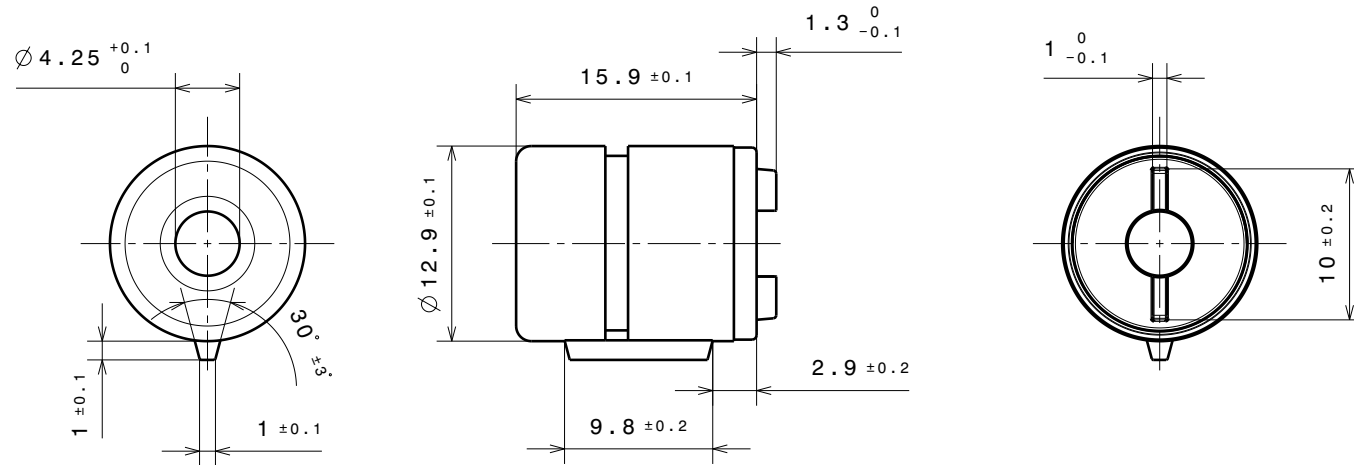

TECHNICAL DATA FOR REFERENCE ONLY!!

Torque at 23°C and 20 rpm.

5.0 ± 1.0 Ncm

16MM HINGE DAMPER
 1.3MM RIB HEIGHT

43005679

PART NO. 43-005679