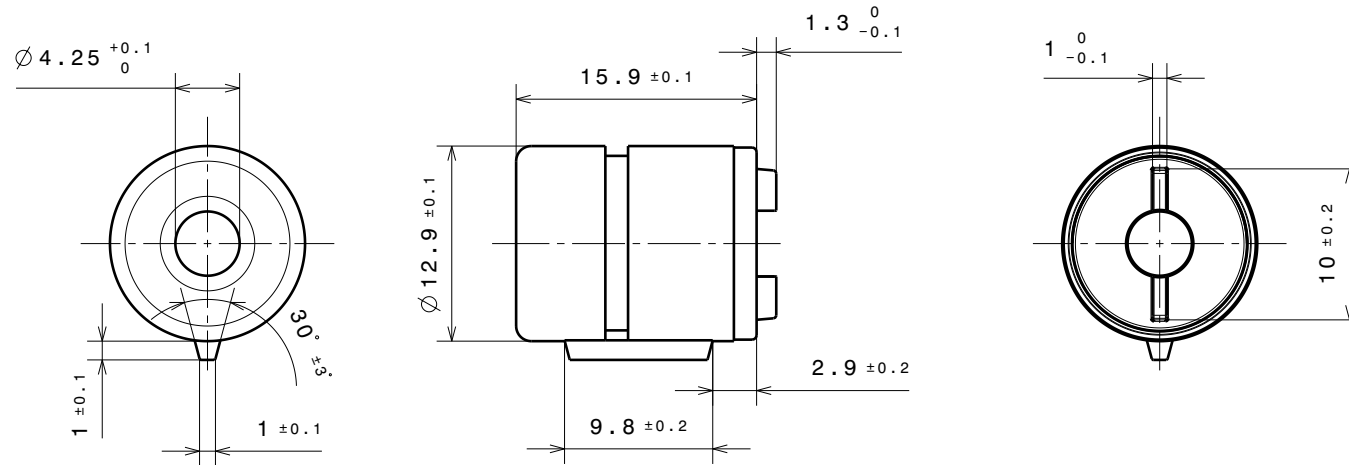

TECHNICAL DATA FOR REFERENCE ONLY!!

Torque at 23°C and 20 rpm.

$5.0 \pm 1.0$  Ncm

16MM HINGE DAMPER  
 1.3MM RIB HEIGHT

**43005679**

PART NO. 43-005679