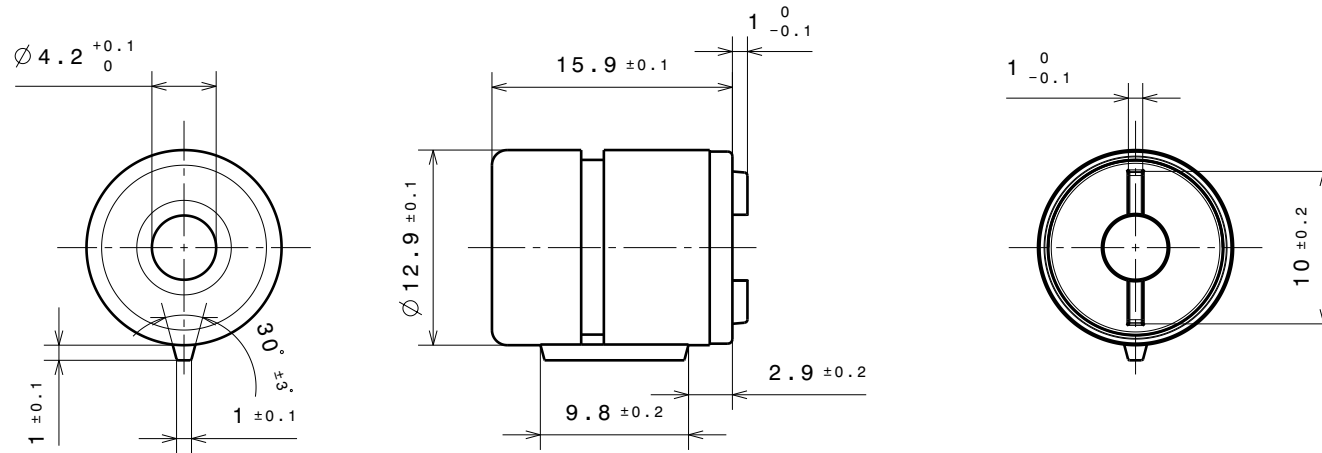

TECHNICAL DATA FOR REFERENCE ONLY!!

Torque at 23°C and 20 rpm.

$5.0 \pm 1.0$  Ncm

U-16MM HINGE DAMPER  
 1.0MM RIB HEIGHT

**43005618**

PART NO. 43-005618