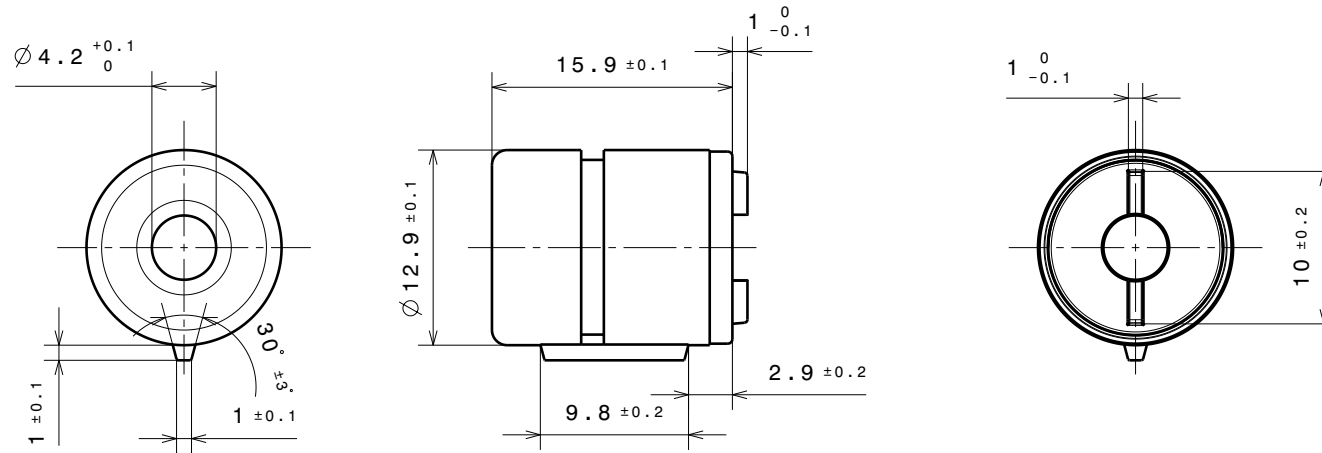

TECHNICAL DATA FOR REFERENCE ONLY!!

Torque at 23°C and 20 rpm.

5.0 ± 1.0 Ncm

U-16MM HINGE DAMPER
 1.0MM RIB HEIGHT

43005618

PART NO. 43-005618