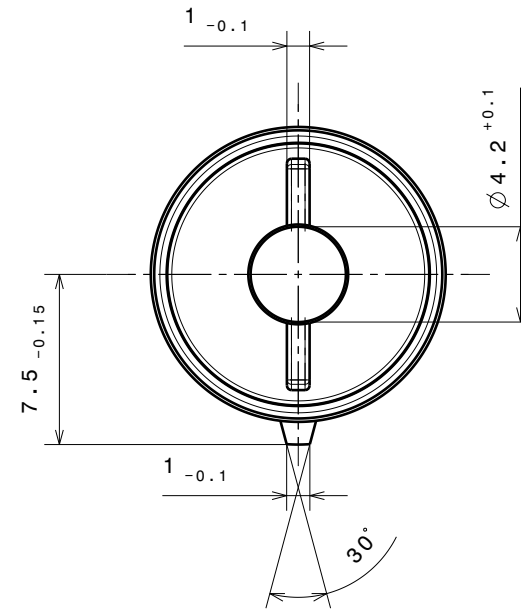

TECHNICAL DATA FOR REFERENCE ONLY!!

Torque at RT and 20 rpm.

8.0 ± 1.2 Ncm

16 mm HINGE DAMPER
1 mm RIB

30390

PART NO. 30390-9-0X-00x