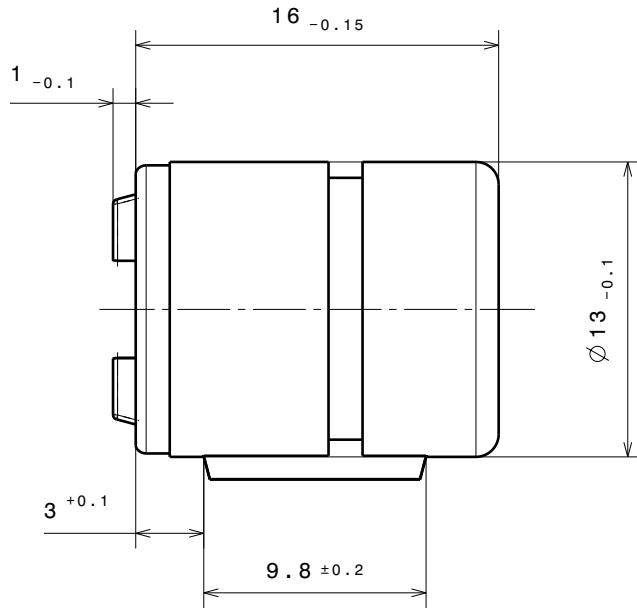

TECHNICAL DATA FOR REFERENCE ONLY!!

Torque at RT and 20 rpm.

8.0 ± 1.2 Ncm

16 mm HINGE DAMPER
1 mm RIB

30390

PART NO. 30390-9-0X-00x