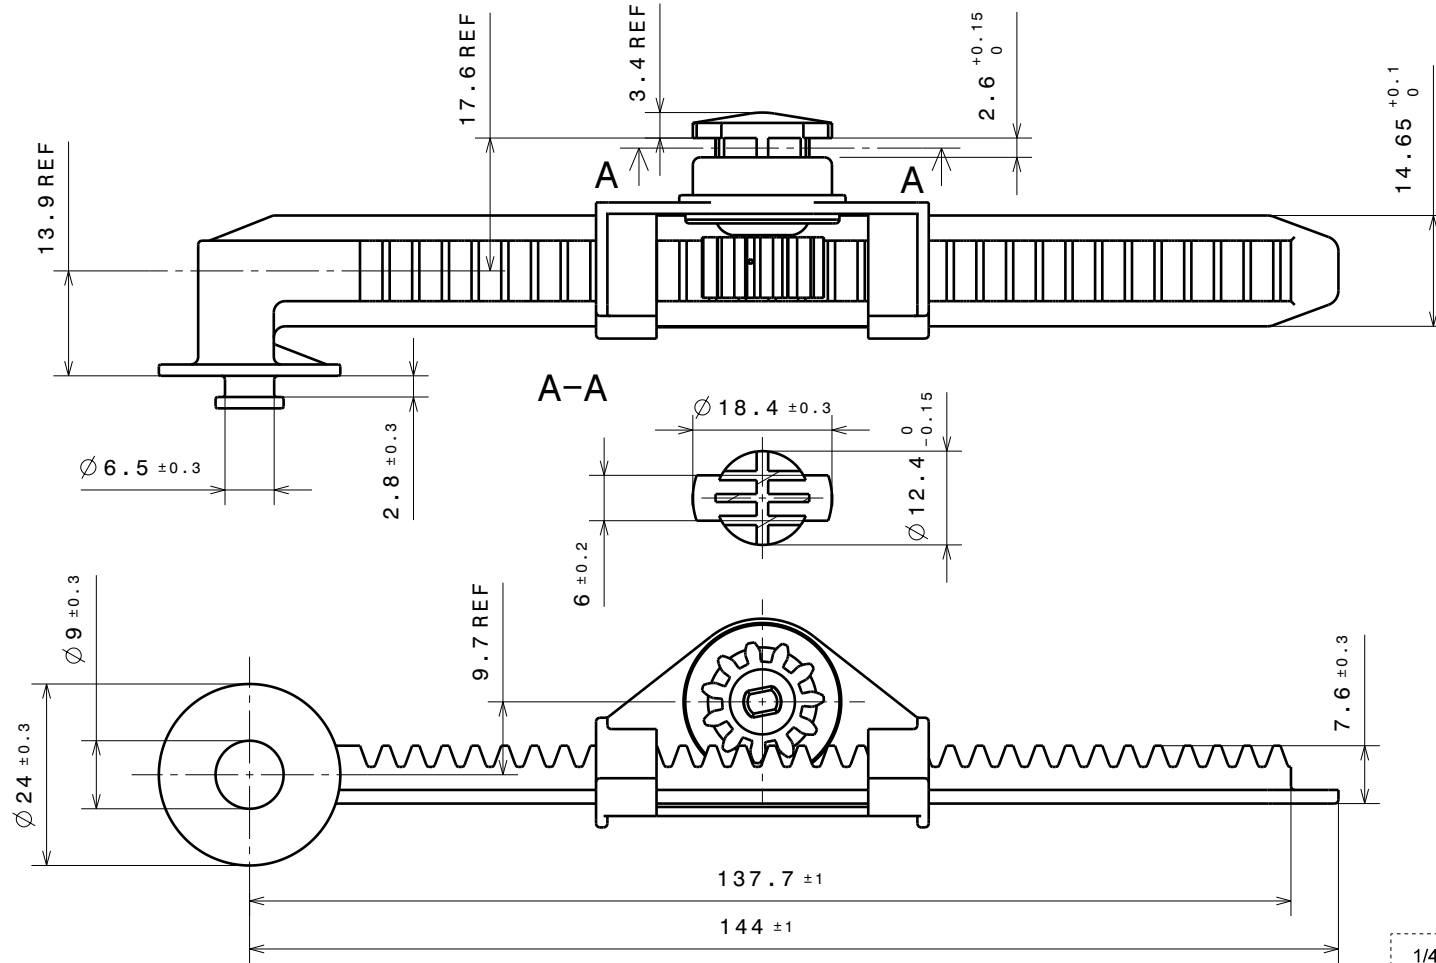

TECHNICAL DATA FOR REFERENCE ONLY!!

1/4 TURN SNAP-ON RACK DAMPER

46005QTS

PART NO. 46-005QTS

Torque at RT and 20 rpm.	Torque ID
3.40 ± 0.60 Ncm	R
6.20 ± 0.80 Ncm	G
10.60 ± 1.40 Ncm	B