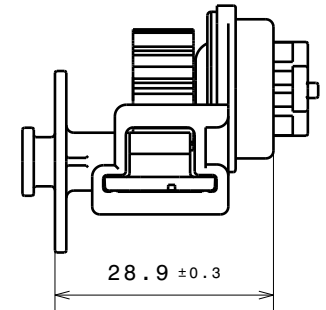

TECHNICAL DATA FOR REFERENCE ONLY!!

1/4 TURN SNAP-ON RACK DAMPER

46005QTS

PART NO. 46-005QTS

Torque at RT and 20 rpm.	Torque ID
3.40 ± 0.60 Ncm	R
6.20 ± 0.80 Ncm	G
10.60 ± 1.40 Ncm	B