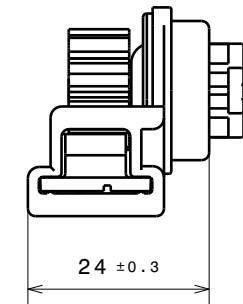

TECHNICAL DATA FOR REFERENCE ONLY!!

Dim A	Dim B	Max. Rack Travel	Torque at RT and 20 rpm.	Torque ID
106.9	109.0	52.0	3.40 ± 0.60 Ncm	R
127.0	137.5	88.0	3.40 ± 0.60 Ncm	R
106.9	109.0	52.0	6.20 ± 0.80 Ncm	G
127.0	137.5	88.0	6.20 ± 0.80 Ncm	G
106.9	109.0	52.0	10.60 ± 1.40 Ncm	B
127.0	137.5	88.0	10.60 ± 1.40 Ncm	B

1/4 TURN DAMPER WITH RACK
46005QTR
 PART NO. 46-005QTR