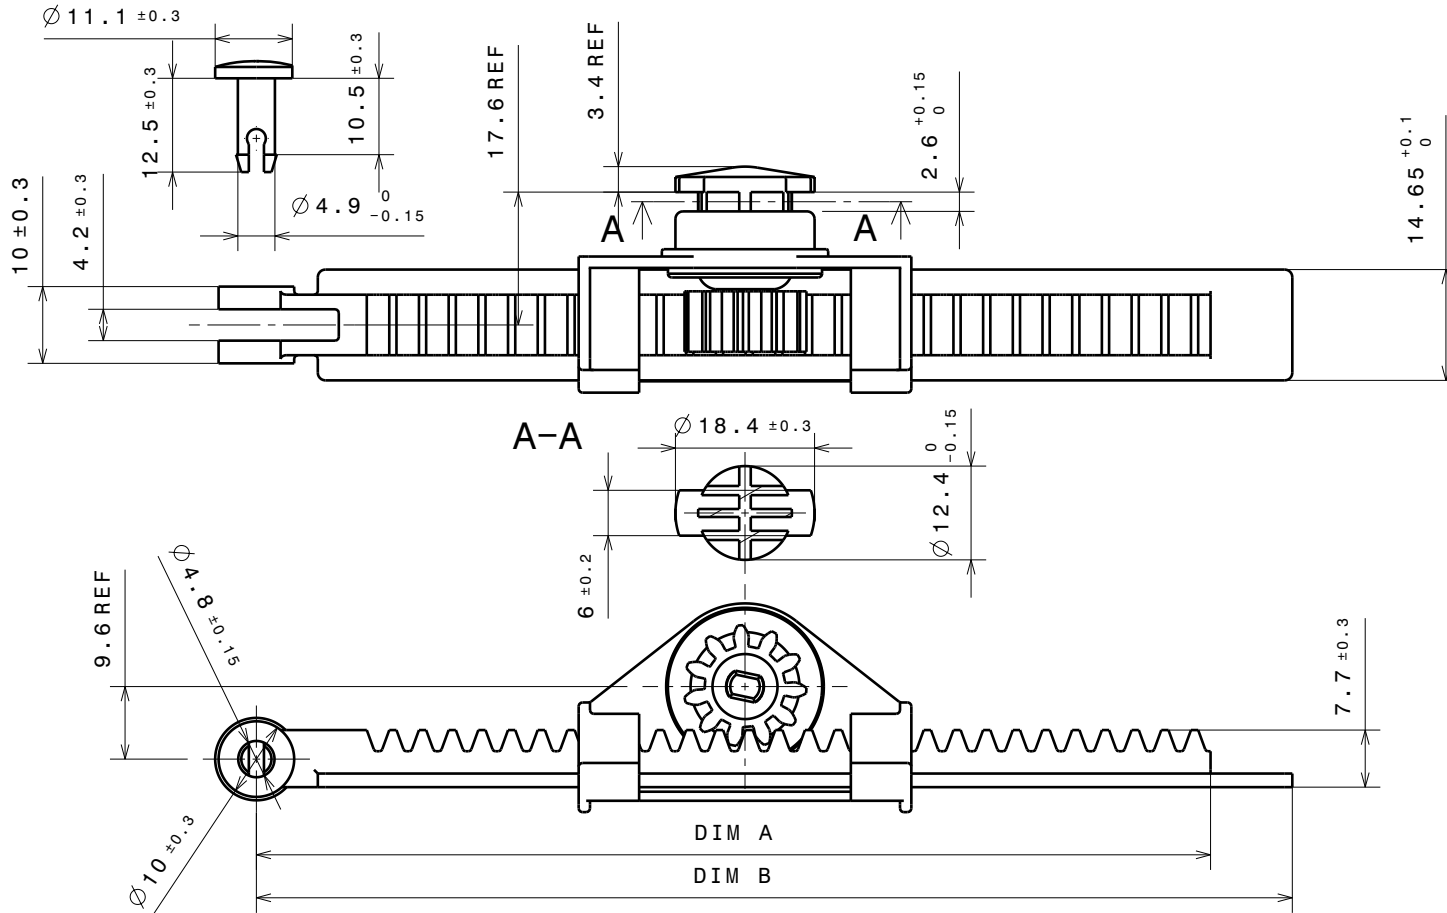

TECHNICAL DATA FOR REFERENCE ONLY!!

Dim A	Dim B	Max. Rack Travel	Torque at RT and 20 rpm.	Torque ID
106.9	109.0	52.0	3.40 ± 0.60 Ncm	R
127.0	137.5	88.0	3.40 ± 0.60 Ncm	R
106.9	109.0	52.0	6.20 ± 0.80 Ncm	G
127.0	137.5	88.0	6.20 ± 0.80 Ncm	G
106.9	109.0	52.0	10.60 ± 1.40 Ncm	B
127.0	137.5	88.0	10.60 ± 1.40 Ncm	B

1/4 TURN DAMPER WITH RACK
46005QTR
 PART NO. 46-005QTR